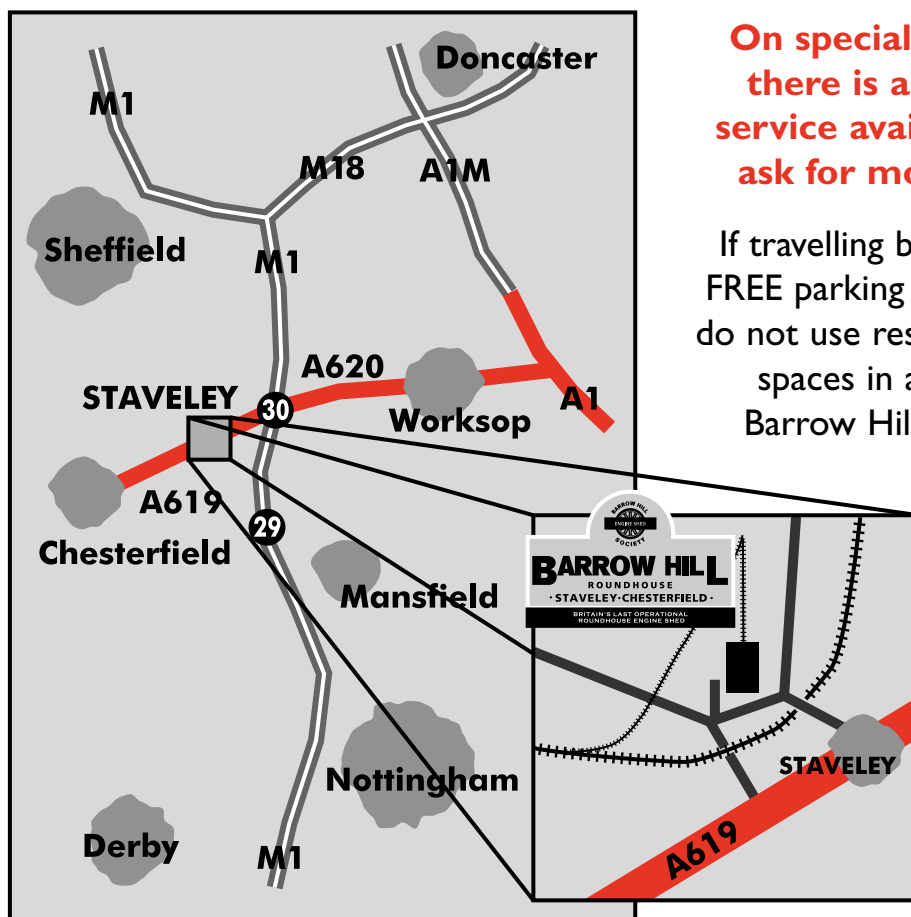

HOW TO FIND US

Barrow Hill is located in the centre of the country just off junction 29 or 30 of the M1 motorway.

Follow the A619 until you see the brown tourist signs for Barrow Hill Roundhouse.

The nearest main line railway station is at Chesterfield. If you are travelling by Bus then Stagecoach service 90 buses run from Chesterfield (New Beetwell Street) to Barrow Hill every 30 minutes from 0640 - 1740 Mon to Fri and 0710 - 1740 on Sat. Sunday service operated by TM travel.

On special event days there is a FREE bus service available please ask for more details.

If travelling by car, there is FREE parking on site, please do not use residents' parking spaces in and around Barrow Hill Thank you.